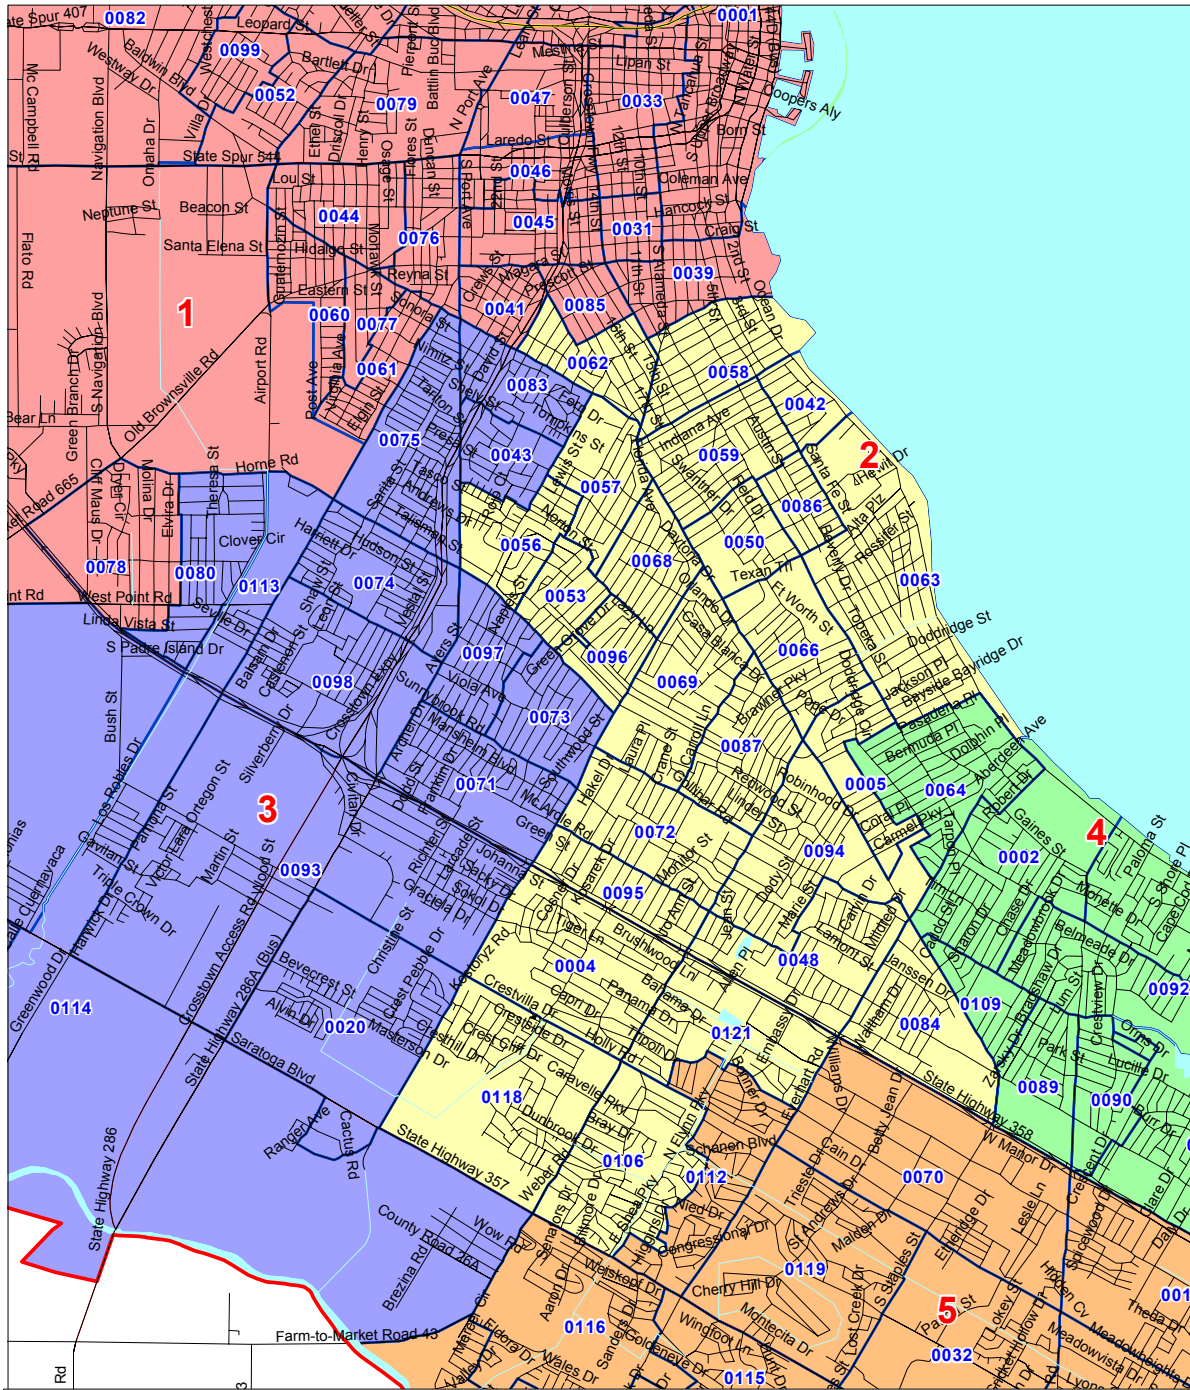

# Del Mar College Single Member Districts 2002

## Del Mar College - Single Member Districts

Approved by the Board of Regents May 7, 2002

- Single Member District 1
- Single Member District 2
- Single Member District 3
- Single Member District 4
- Single Member District 5

**VOTING PRECINCTS BY  
SINGLE MEMBER DISTRICT  
DEL MAR COLLEGE DISTRICT**

District				
1	2	3	4	5
1	4	9	2	3
7	5	10	6	16
21	42	12	8	17
24	48	15	18	26
30	50	16	19	29
31	53	20	40	32
33	56	23	64	67
38	57	28	65	70
39	58	34	81	88
41	59	43	89	112
44	62	71	90	115
45	63	73	91	116
46	66	74	92	119
47	68	75	109	124
49	69	80	117	125
51	72	83	120	
52	84	93	122	
60	86	97		
61	87	98		
76	94	107		
77	95	110		
78	96	113		
79	106	114		
82	118	123		
85	121			
99				
100				
101				
103				
111				

This inset is a cross-section of a portion of all the Del Mar College Single Member Districts