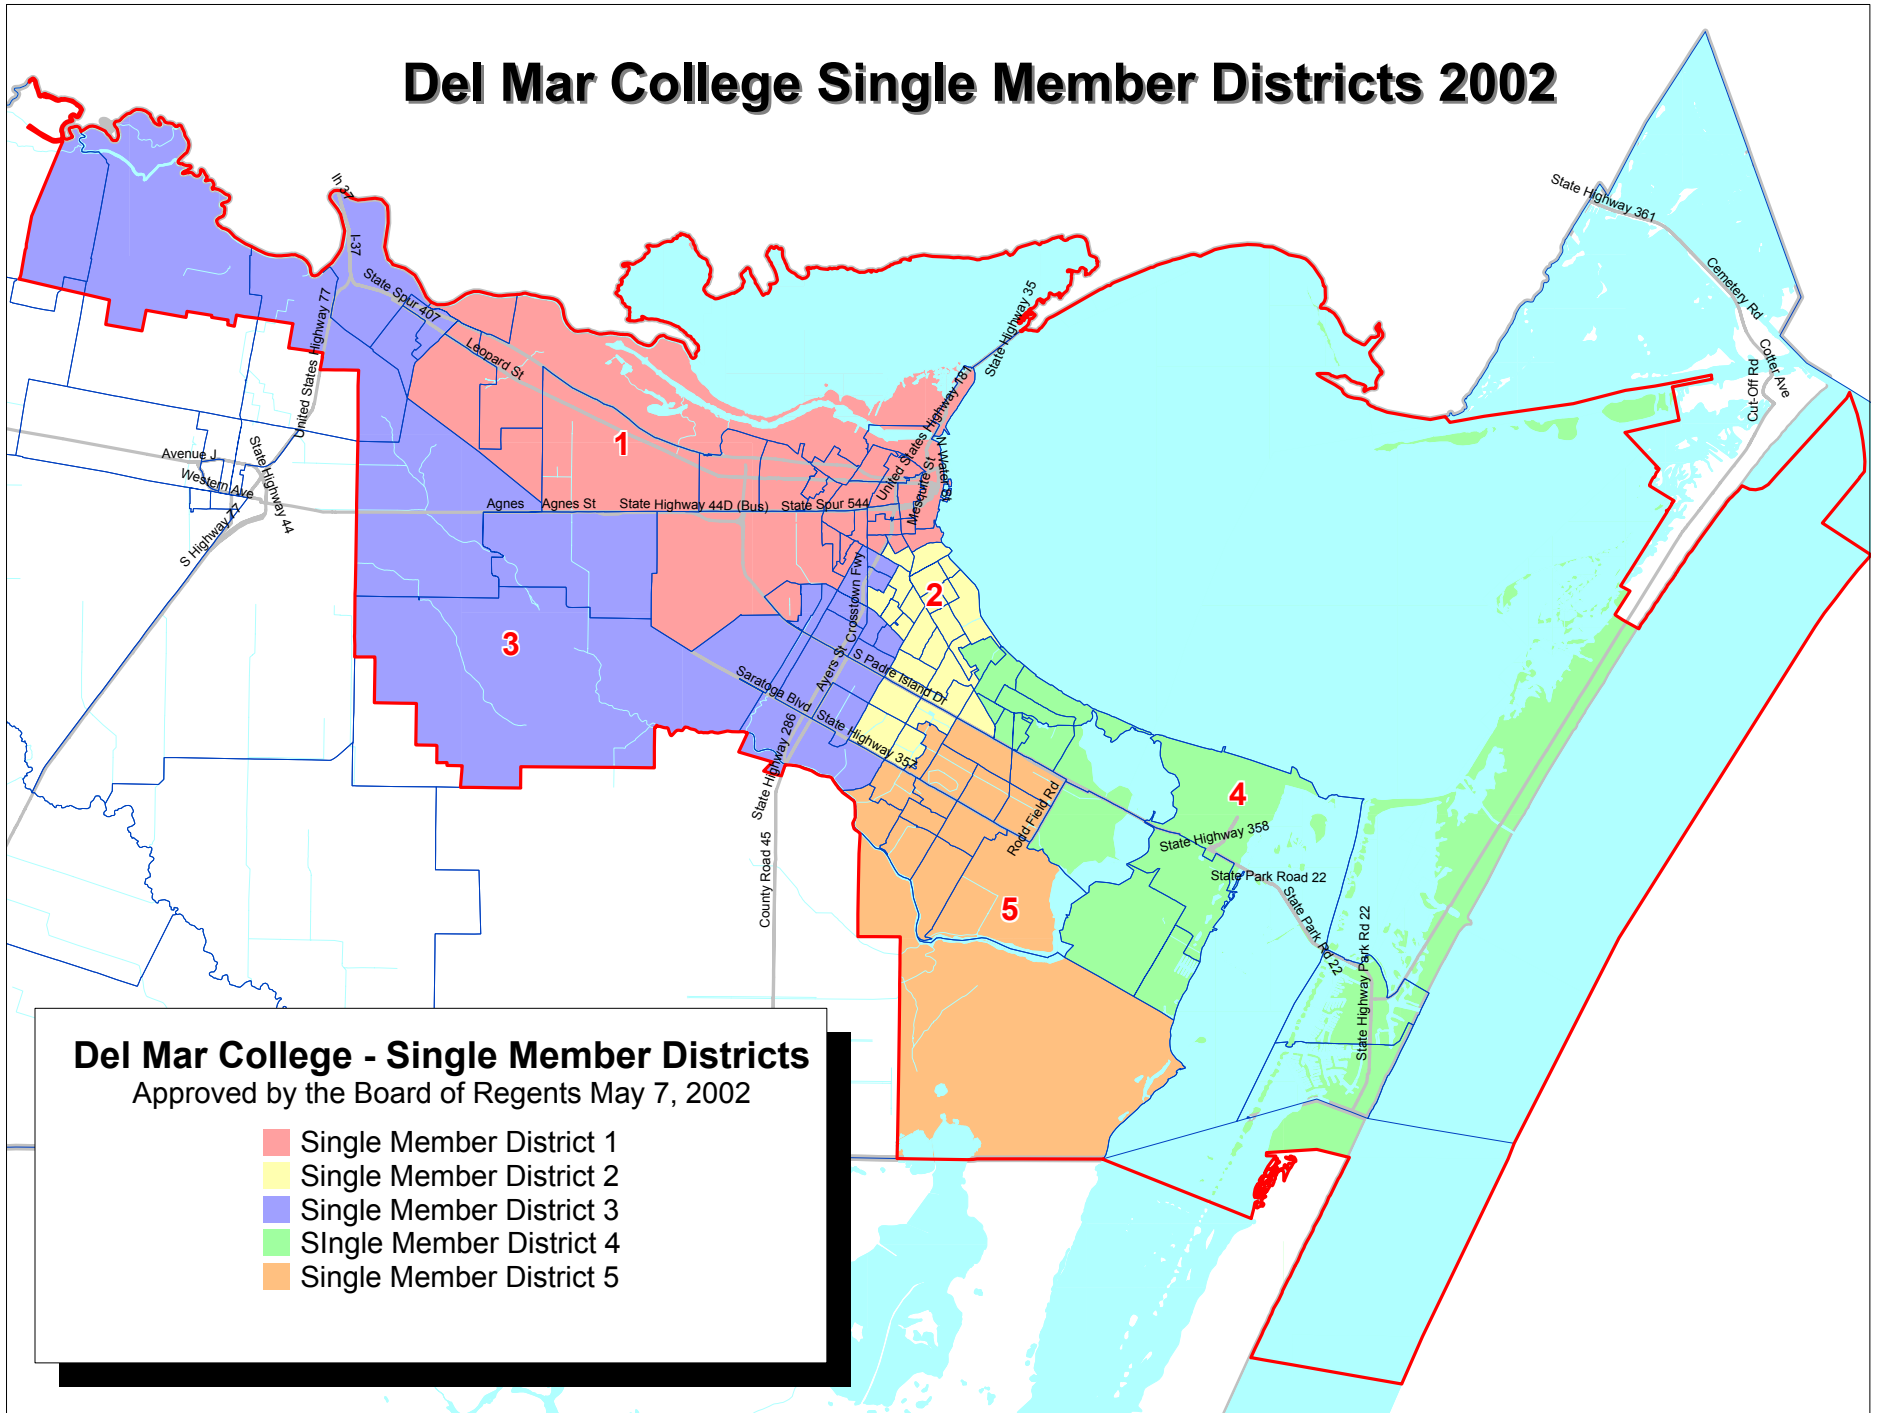

# Del Mar College Single Member Districts 2002

## Del Mar College - Single Member Districts

Approved by the Board of Regents May 7, 2002

- Single Member District 1
- Single Member District 2
- Single Member District 3
- Single Member District 4
- Single Member District 5

**VOTING PRECINCTS BY  
SINGLE MEMBER DISTRICT  
DEL MAR COLLEGE DISTRICT**

District				
1	2	3	4	5
1	4	9	2	3
7	5	10	6	16
21	42	12	8	17
24	48	15	18	26
30	50	16	19	29
31	53	20	40	32
33	56	23	64	67
38	57	28	65	70
39	58	34	81	88
41	59	43	89	112
44	62	71	90	115
45	63	73	91	116
46	66	74	92	119
47	68	75	109	124
49	69	80	117	125
51	72	83	120	
52	84	93	122	
60	86	97		
61	87	98		
76	94	107		
77	95	110		
78	96	113		
79	106	114		
82	118	123		
85	121			
99				
100				
101				
103				
111				

This inset is a cross-section of a portion of all the Del Mar College Single Member Districts