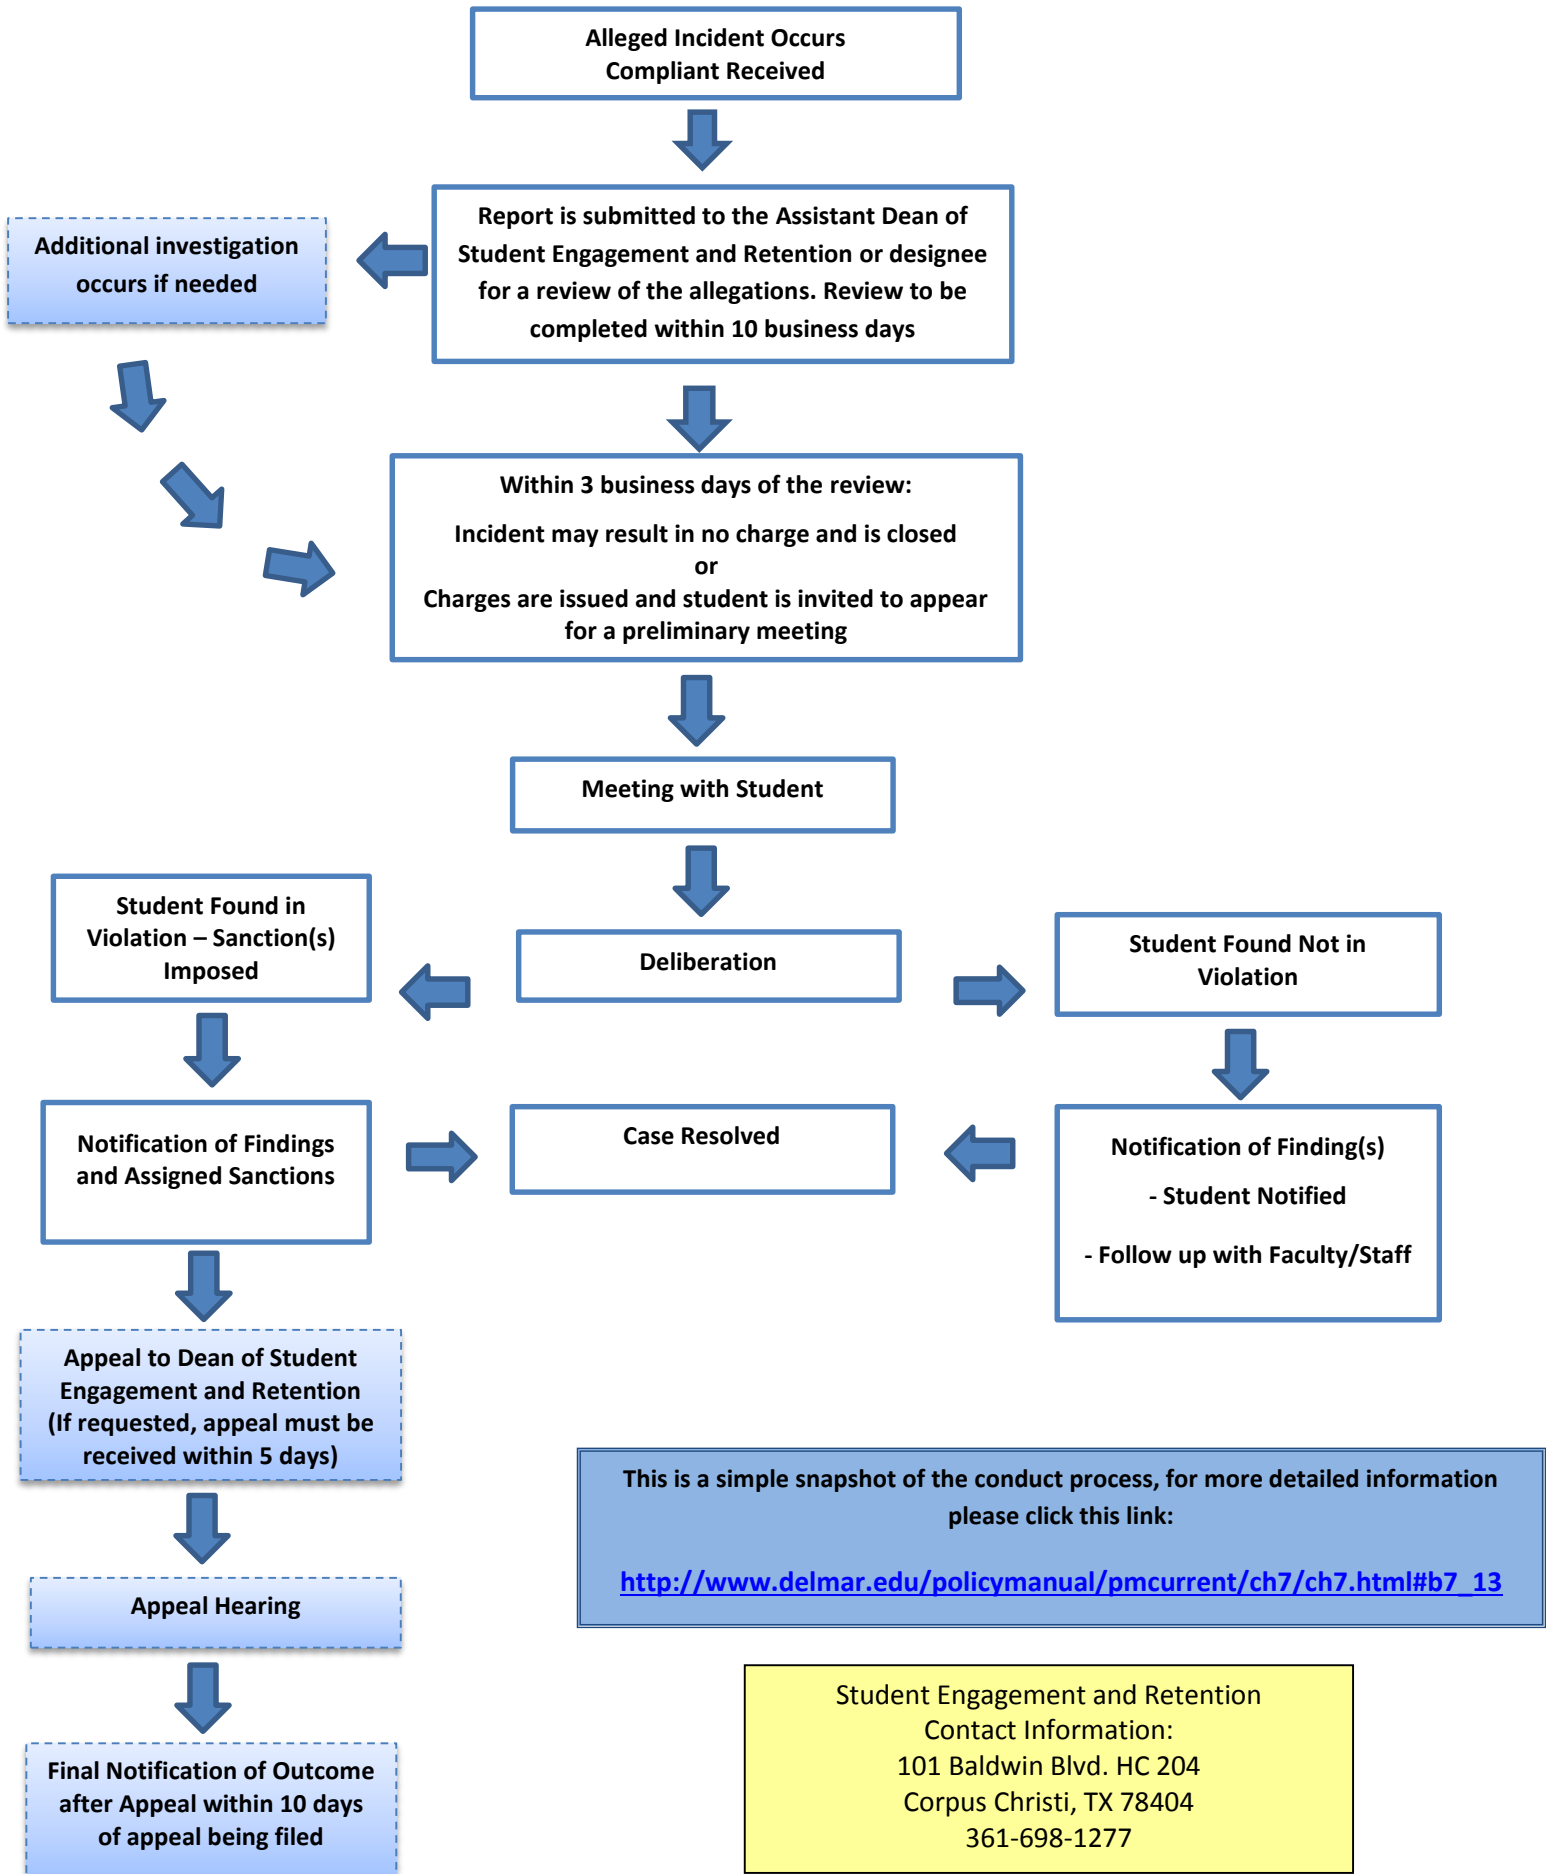

Student Misconduct Review Procedure

This is a simple snapshot of the conduct process, for more detailed information please click this link:
http://www.delmar.edu/policymanual/pmcurrent/ch7/ch7.html#b7_13